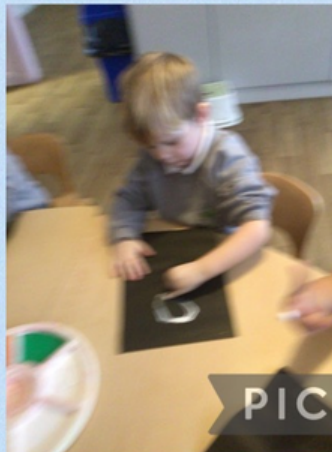

Making snow men ❄️🧊

PIC • COLLAGE